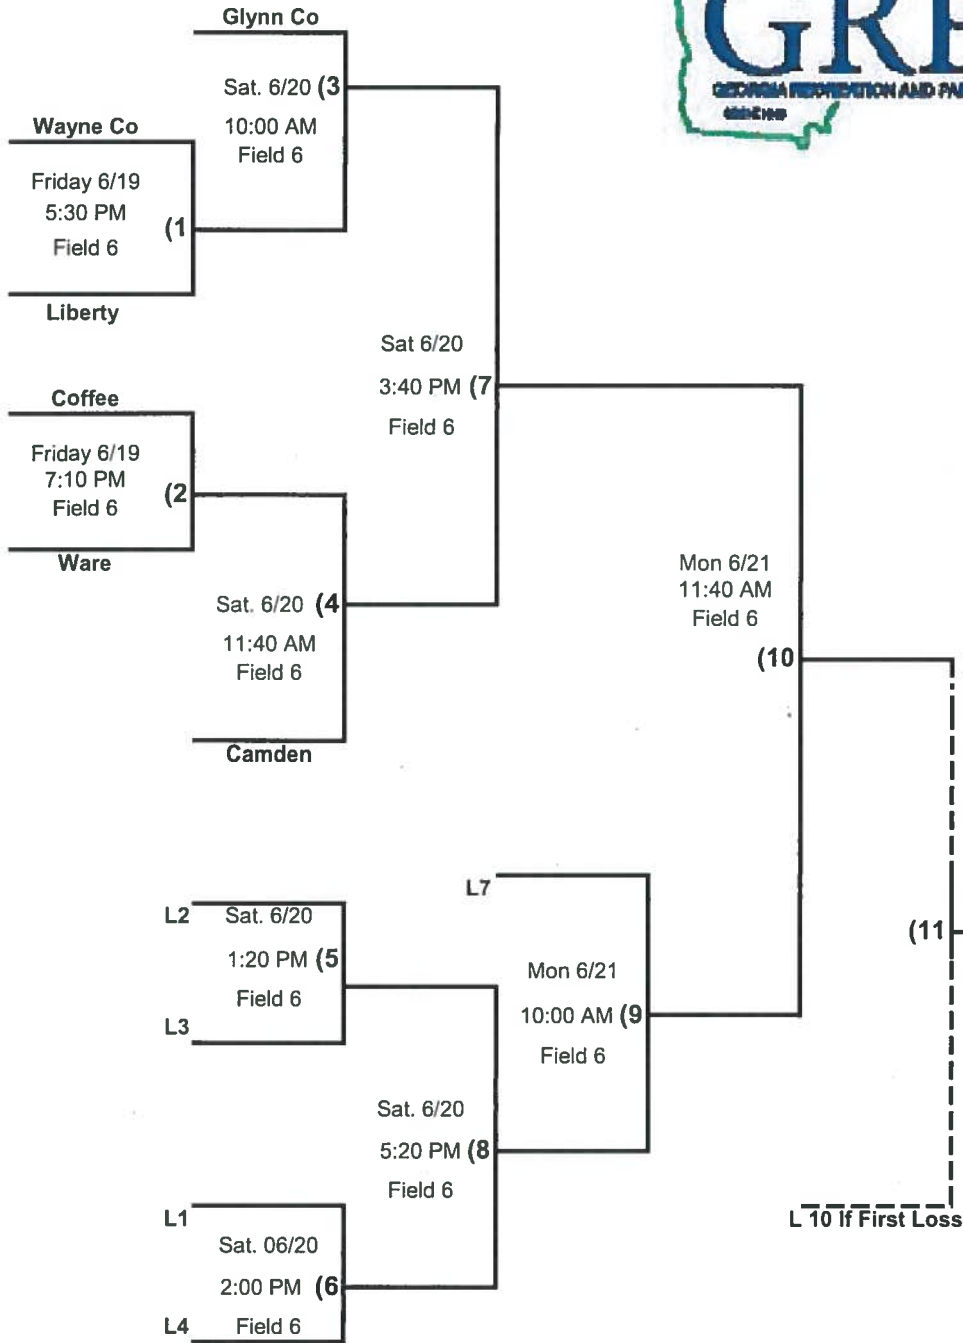

2015 District 2 Class B Midget Girls Softball Tournament

Winners' Bracket

Run Rule :
5 innings 8 runs
4 innings 12 runs
3 innings 15 runs
2 innings 20 runs

Losers' Bracket