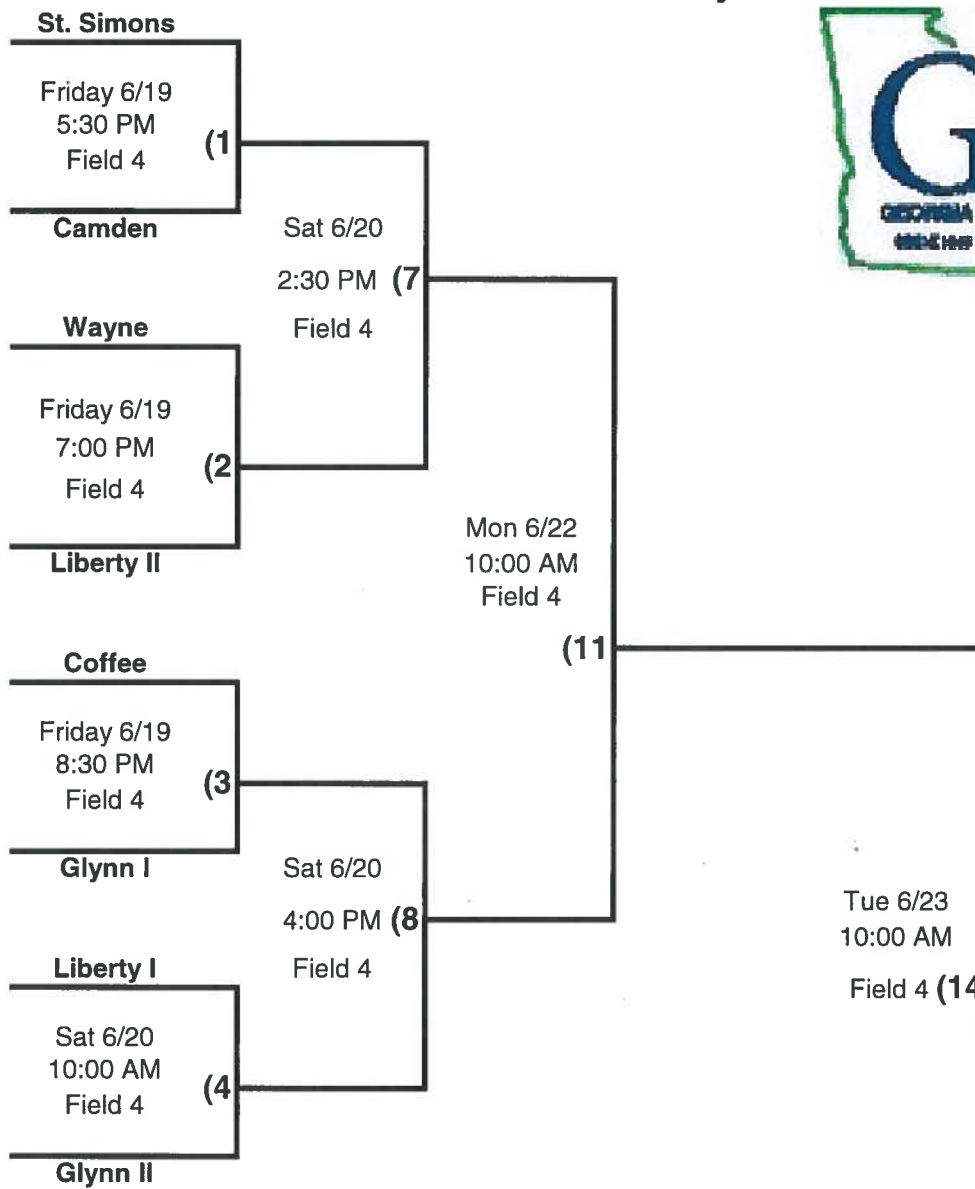

2015 District 2 Class B 9/10 Mite Boys Baseball Tournament

Winners' Bracket

Run Rule :
5 innings 8 runs
4 innings 12 runs
3 innings 15 runs
2 innings 20 runs

Losers' Bracket