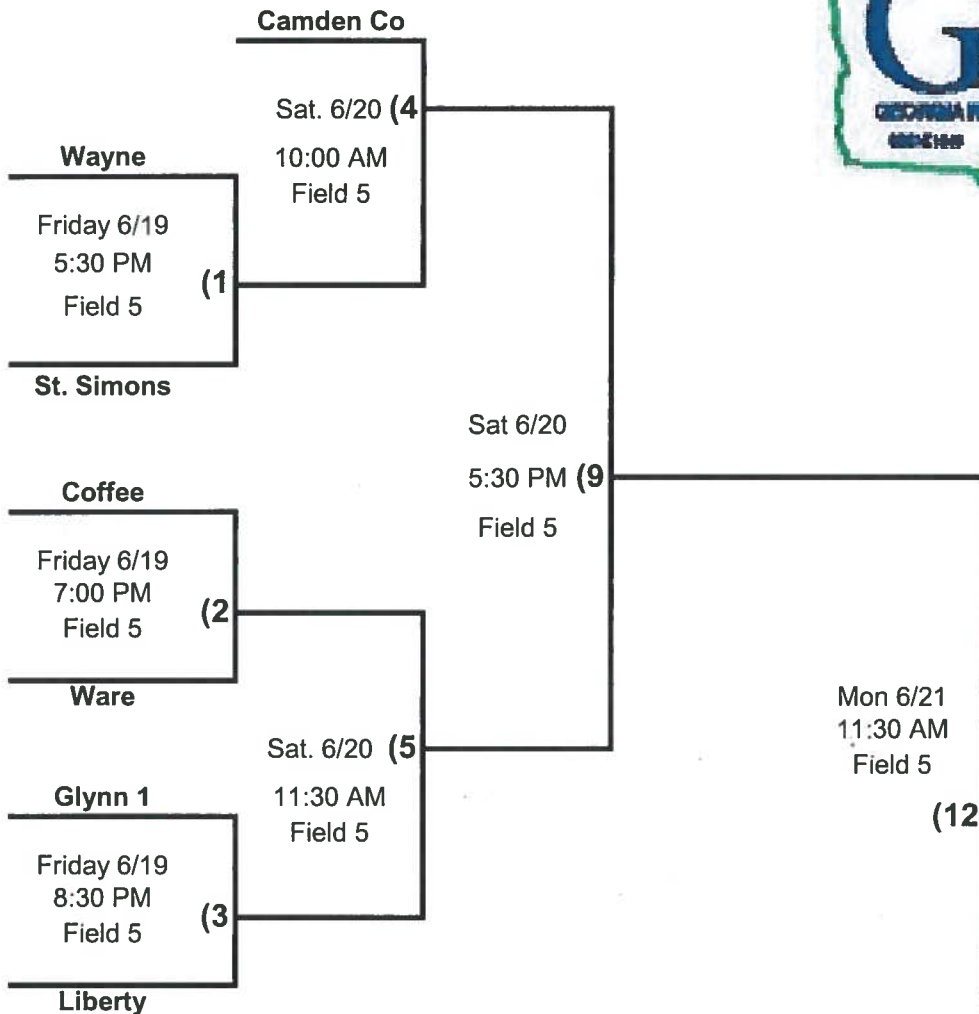

2015 District 2 Class B Mite Girls Softball Tournament

Winners'
Bracket

Run Rule :
 5 innings 8 runs
 4 innings 12 runs
 3 innings 15 runs
 2 innings 20 runs

Losers'
Bracket